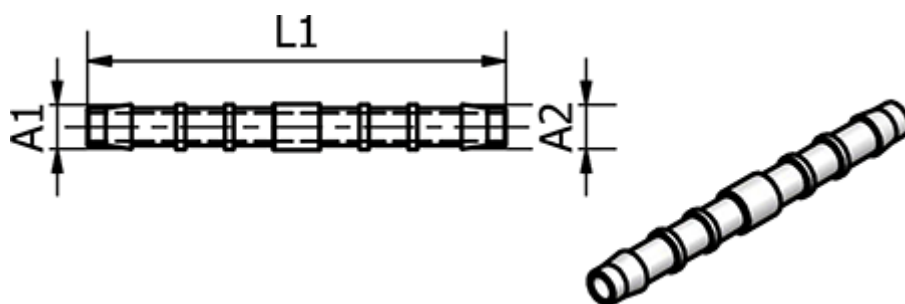

Data Sheet

Article number: 58634413

Description: Tube Connector 34.413, Ø8/ Ø8
Tube Connector

Measures

Ext. Hose Diameter A1 = 8

Ext. hose diameter A2 = 8

L1 = 56